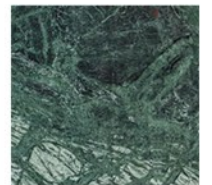

Ajax Gold

Bianco Carrara

Pelagonia Marble

Ivory Grain

Moca Cream

Cream Marfil

Woody Crystal

Cappuccino

Athens Grey

Ajax Grey

Ashwater Grey

Coffee Grain

Azul Grain

Seagrass

Verde Guatemala

Saint Laurent

Black Grain

Nero Marquina

3" x 6" and 4" x 4" UngROUTED sample

Moca Cream

3" x 6" and 4" x 4" grouting sample

Bianco Carrara

Moca Cream

Cappuccino