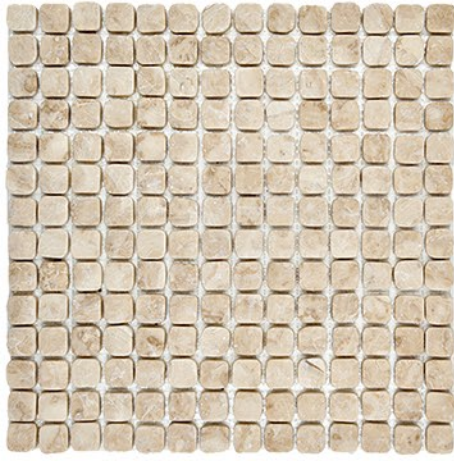

CURIO

Aged Marble
Timeless Wonder
Balances simplicity with intrigue

MG SURFACES

4" x 4" Bianco Carrara

4" x 4" Ivory Grain

3" x 6" Cappuccino

3" x 6" Moca Cream

3" x 6" Ajax Gold

Athens Grey

Ajax Grey

Ashwater Grey

Coffee Grain

Azul Grain

Seagrass

Verde Guatemala

Saint Laurent

Black Grain

Nero Marquina

3" x 6" and 4" x 4" UngROUTED sample

Moca Cream

3" x 6" and 4" x 4" grouting sample

Bianco Carrara

Moca Cream

Cappuccino

Namib Bianco

Verde Guatemala

New Design

D001

D002

D003

D004

D005