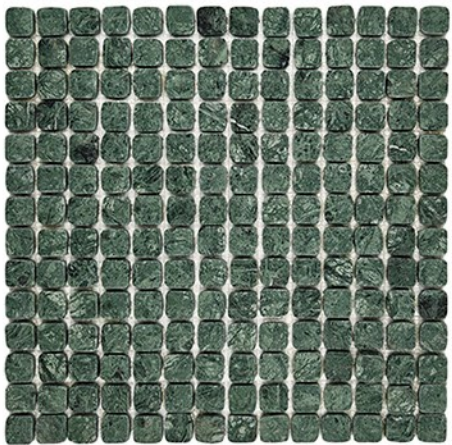

CURIO

Aged Marble
Timeless Wonder
Balances simplicity with intrigue

MG SURFACES

4" x 4" Bianco Carrara

4" x 4" Ivory Grain

3" x 6" Cappuccino

3" x 6" Moca Cream

3" x 6" Ajax Gold

Athens Grey

Ajax Grey

Ashwater Grey

Coffee Grain

Azul Grain

Seagrass

Verde Guatemala

Saint Laurent

Black Grain

Nero Marquina

3" x 6" and 4" x 4" UngROUTED sample

Moca Cream

3" x 6" and 4" x 4" grouting sample

Bianco Carrara

Moca Cream

Cappuccino

Namib Bianco

Verde Guatemala

New Design

D001

D002

D003

D004

D005