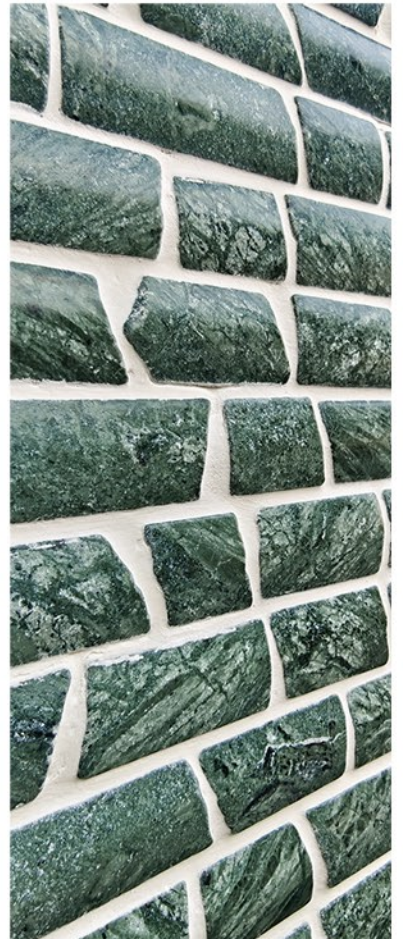

Verde Guatemala